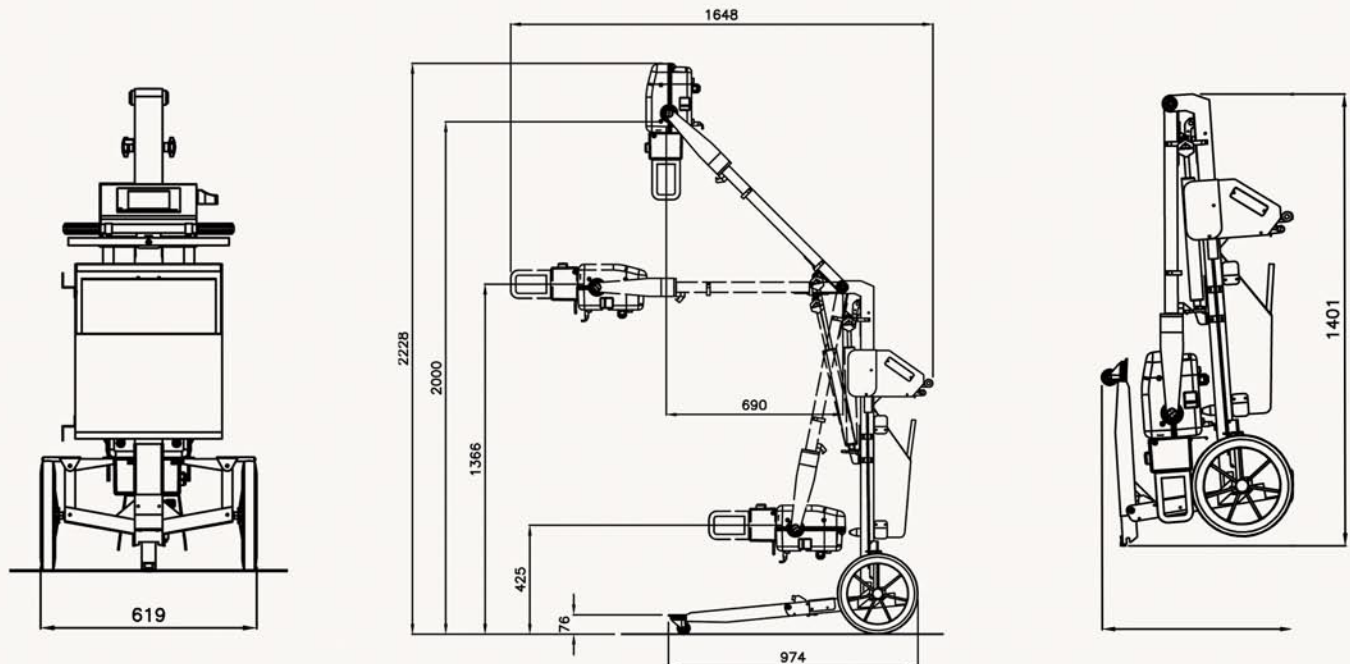

# Dragon X SPSL-HF-4.0/8.0

*Portable and Powerful*

Overlay console  
option

**A  
P  
R**

Touch screen  
option

APR Module

LED Collimator

Laser indicator

Multi-positioning arm

**HF Generator 4/8Kw  
125 kVp, 100 mA, 250 mAs**

# Portable X-ray System

SPECIFICATIONS		High Frequency X-ray Generators	
<b>MODELS</b>	<b>SPSL-HF- 4.0 / SPSL-HF - 8.0</b>		
<b>CONSTANT POTENTIAL kW RATINGS</b>	<b>4.0 / 8.0</b>		
kVp RANGE in 1kVp STEPS accuracy	40 to 125 ± 5%		
<b>HIGH FREQUENCY RIPPLE</b>	300 kHz		
mA STATIONS	5, 6.4, 8, 10, 12.5, 16, 20, 25, 32, 40, 50, 64, 80, 100		
EXPOSURE TIME RANGE NUMBER OF STATIONS	0.001 - 10 seconds 41 (in 25% steps)		
mAs RANGE NUMBER OF STATIONS accuracy	0.1 - 250 mAs 34 (in 25% steps) 5%		
X-RAY TUBE Stationary Anode TWO Focal Spots: Anode Heat Storage Capacity Target Angle	Yes 0.6 mm - 1.5 mm 40.000 HU 12°	/	Yes 0.6 mm - 2.8 mm 76.000 HU 12°
RED LASER POINTER	OPTIONAL		
POWER CORD EXPOSURE CORD	6 meters 3 meters		
LINE REGULATION	Single-Phase Line Automatic Regulation <b>AUTOMATIC OUTPUT POWER ADAPTATION TO POWER LINE CONDITIONS</b>		
LINE POWER REQUIREMENTS +/- 10% VAC (50/60Hz)	110 VAC - 240 VAC / 220 VAC - 240 VAC		
WEIGHTS	61 Kg		

## DIMENSIONS

**SEDECAL**  
 C/ Pelaya, 13 - Pol. Ind. "Río de Janeiro"  
 28110 - Algete (Madrid-SPAIN)  
 Central Offices:  
 Tel: (34) 91 - 628 0544  
 Fax: (34) 902 190 385  
 Email: info@sedecal.com